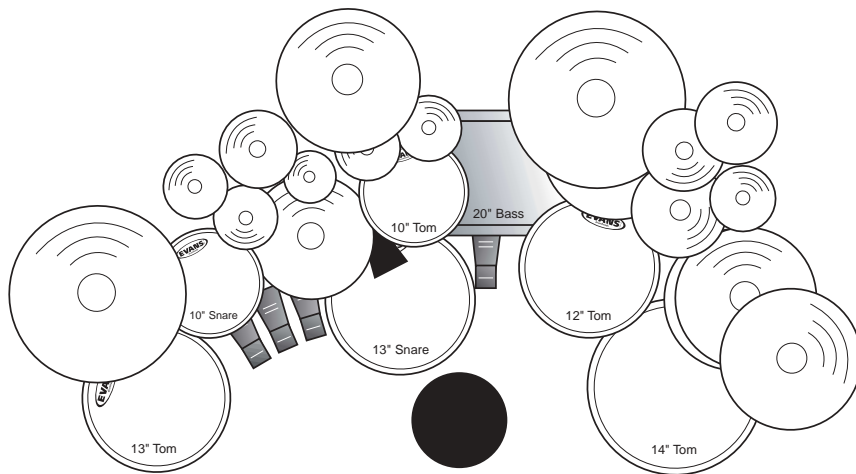

Ron Thaler

THE FIRST. THE FINEST. THE FUTURE.™

Ron Thaler uses the following Evans gear:

Bass

- EMAD™ Clear Bass Batter
- EQ3™ Black Resonant

Toms

- G2™ Clear Batter
- G1™ Clear Resonant

Snare

- Genera G1™ Coated Batter
- Hazy 200 Snare Side
- Hazy 300 Snare Side

Accessories

- Min-EMADS™
- Magnetic Head Drum Key
- Torque Drum Key

For more information:

www.ronthaler.com

www.evansdrumheads.com

Ron Thaler is a recording artist, record producer, clinician, and drummer who has worked with Al DiMeola, Mike Stern, DJ Logic, Sarah McLachlan, Simaku, Dweezil Zappa, and many more!